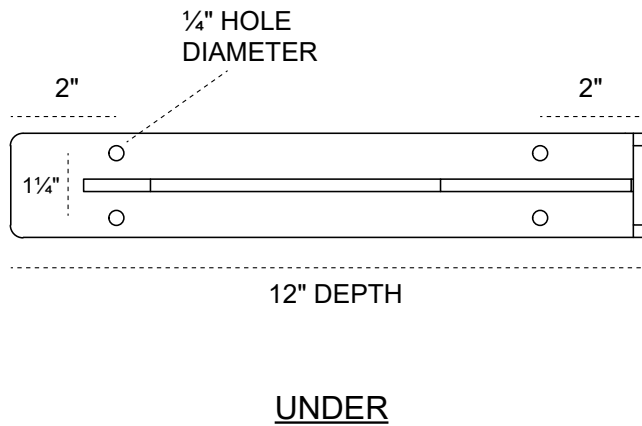

# 2-INCH W X 12-INCH D X 5¼-INCH H EMBREY BRACKET

**HEAVY-DUTY 1/4" THICK**

**AVAILABLE IN:**  
STAINLESS STEEL  
ZINC PLATED STEEL  
POWDER COATED BLACK

**BKTM02X12X05EBSS**  
**BKTM02X12X05EBCRS**  
**BKTM02X12X05EBPBL**