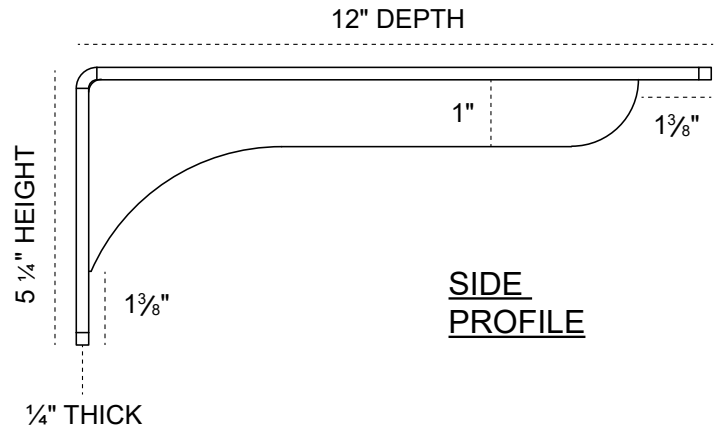

# 2-INCH W X 12-INCH D X 5¼-INCH H EMBREY BRACKET

**HEAVY-DUTY 1/4" THICK**

**AVAILABLE IN:**  
STAINLESS STEEL  
ZINC PLATED STEEL  
POWDER COATED BLACK

**BKTM02X12X05EBSS**  
**BKTM02X12X05EBCRS**  
**BKTM02X12X05EBPBL**