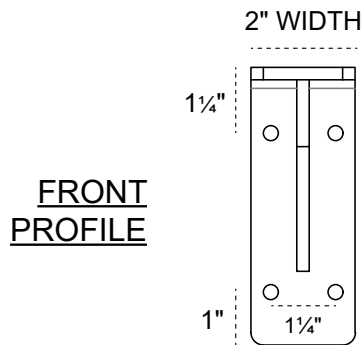

# 2-INCH W X 12-INCH D X 5¼-INCH H EMBREY BRACKET

**HEAVY-DUTY 1/4" THICK**

**AVAILABLE IN:**  
STAINLESS STEEL  
ZINC PLATED STEEL  
POWDER COATED BLACK

**BKTM02X12X05EBSS**  
**BKTM02X12X05EBCRS**  
**BKTM02X12X05EBPBL**